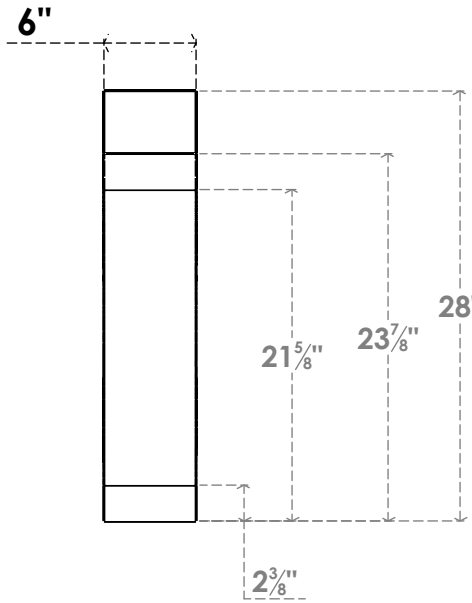

ITEM NUMBER: BRCPC060X22000X28000LEC

6"W X 22"D X 28"H LEGACY ARCHITECTURAL GRADE PVC CLOSED KNEE BRACE

SIDE PROFILE

FRONT PROFILE

ISOMETRIC

EKENA MILLWORK
2300 WEST MAIN ST.
CLARKSVILLE, TX 75426
TOLL FREE: 866-607-0453
WWW.EKENAMILLWORK.COM

NOTES

1. INSTALLATION TO BE COMPLETED IN ACCORDANCE WITH MANUFACTURER'S SPECIFICATIONS.
2. DRAWING MAY NOT BE TO SCALE
3. THIS DRAWING IS INTENDED FOR DESIGN AND PLANNING PURPOSES ONLY.
4. ALL INFORMATION CONTAINED HEREIN WAS CURRENT AT THE TIME OF DEVELOPMENT BUT MUST BE REVIEWED AND APPROVED BY THE PRODUCT MANUFACTURER TO BE CONSIDERED ACCURATE.
5. ARCHITECTURAL GRADE PVC PRODUCTS ARE MADE FROM EXPANDED CELLULAR PVC AND COME NATURALLY WHITE BUT MAY BE PAINTED