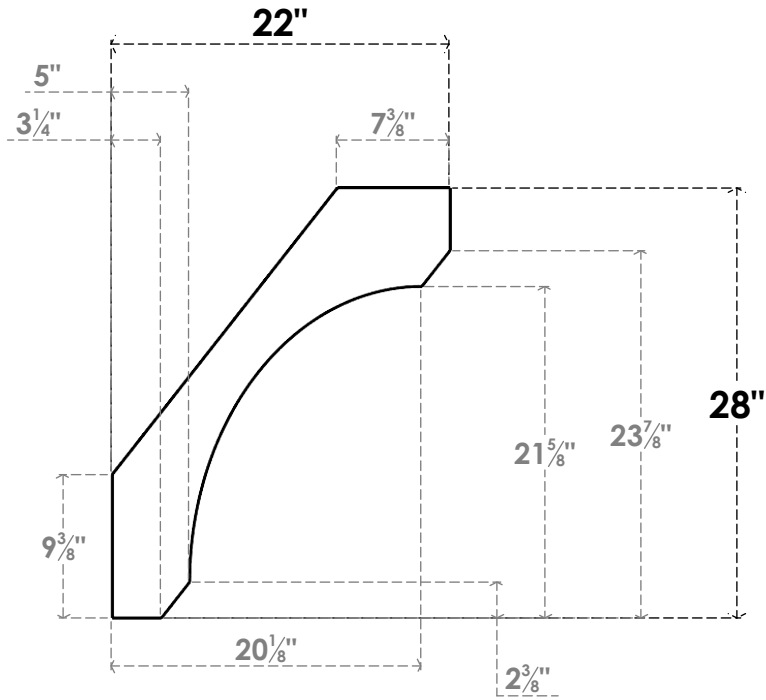

ITEM NUMBER: BRCPC060X22000X28000LEC

6"W X 22"D X 28"H LEGACY ARCHITECTURAL GRADE PVC CLOSED KNEE BRACE

SIDE PROFILE

FRONT PROFILE

ISOMETRIC

EKENA MILLWORK
2300 WEST MAIN ST.
CLARKSVILLE, TX 75426
TOLL FREE: 866-607-0453
WWW.EKENAMILLWORK.COM